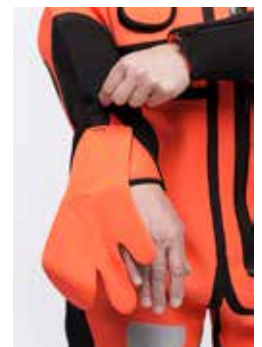

Reinforced  
seat, elbows  
and knees

Easy donned zipper in PU

Three-finger gloves in  
sleeve attached with  
elastic band

## For rescue personnel, evacuation and MOB operations

- Perfect for MOB boats
- Elastic and good fit
- Three fingered gloves in sleeve pockets
- Leg tightening zips to adjust fitting
- Integral /manually inflatable buoyancy lung
- Approved for use without a lifejacket

### SeaMOB WORK-/SURVIVAL SUIT SUIT COLOURS: 290 Orange SIZES: XS-XXL

- For rescue personell during evacuation and MOB operations
- 3 mm flame retardant, waterproof neoprene providing insulation and buoyancy
- Waterproof PU zip
- Double-welded seams
- Solas approved reflective patches
- Reinforcements on elbows, knees and seat
- Lifting strap with D-ring and carabine hook
- Integrated manually inflatable buoyancy lung for floating position and freeboard
- Sleeve pockets for gloves
- Boots may be used with flippers
- Buddy line with floating hook, whistle and emergency light
- Neoprene gloves and double neoprene cuffs
- Radio Pocket
- SOLAS approved and in accordance with Marine Equipment Directive 96/98/EC (MED-B) AES (Anti Exposure Suit), designed to be worn without a lifejacket